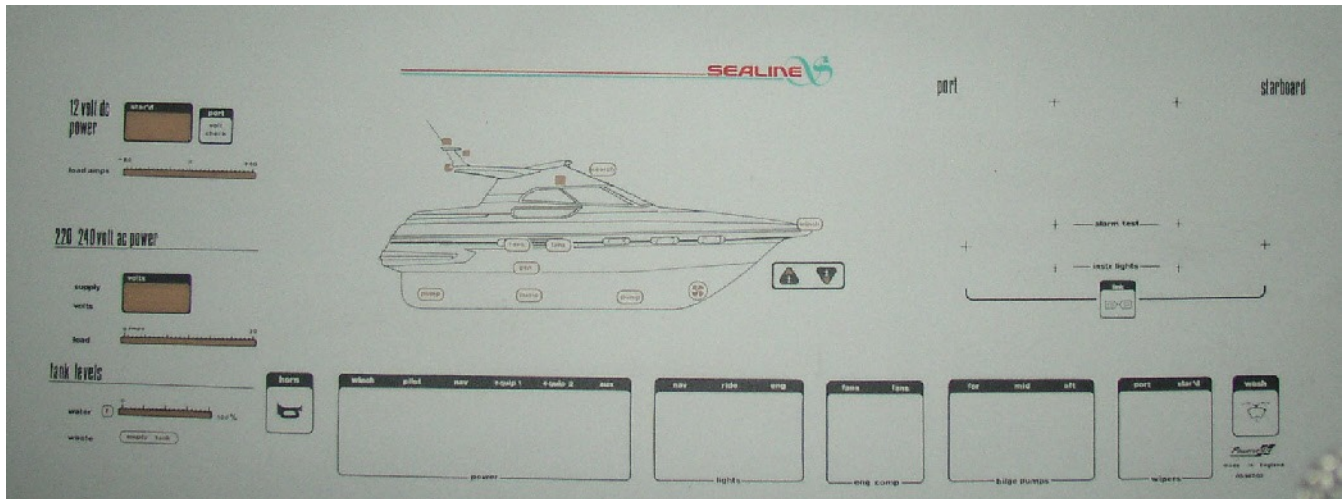

H45 helm panel

Volvo ignition switches are not included

dimensions 780 mm x 295 mm
790 mm x 305 mm frame

termination 2 x 15 way 1 x 12 way connectors

night use low level back lighting

switch operation ... hi level back lighting **switch on**

bilge pump alarm.. yes x 3

colourlight grey

available **new or refurbish**

fitted to

390 Statesman 1993 - 1996

450 Statesman 1993 - 1996

Notes

Boat mimic indicates system status

Outer frame is a SEALINE part.