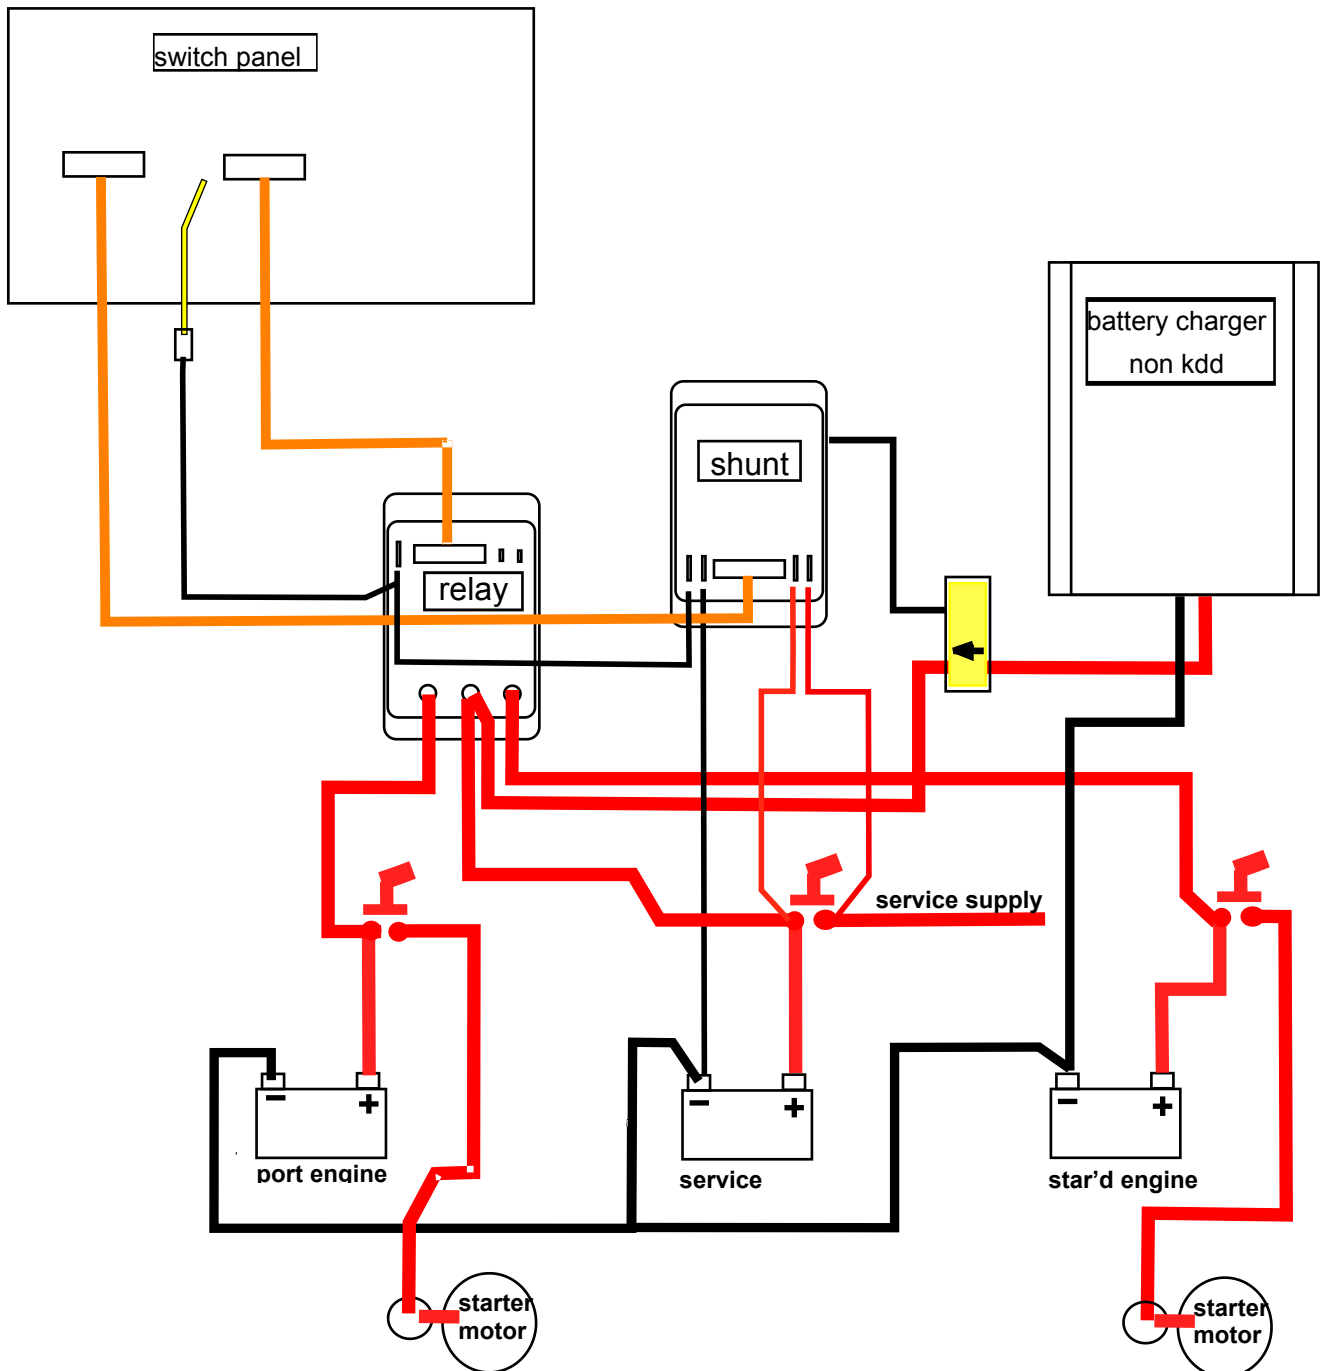

**replacement 328/365 charge relay system
non kdd battery charger**

Marine electronic control systems