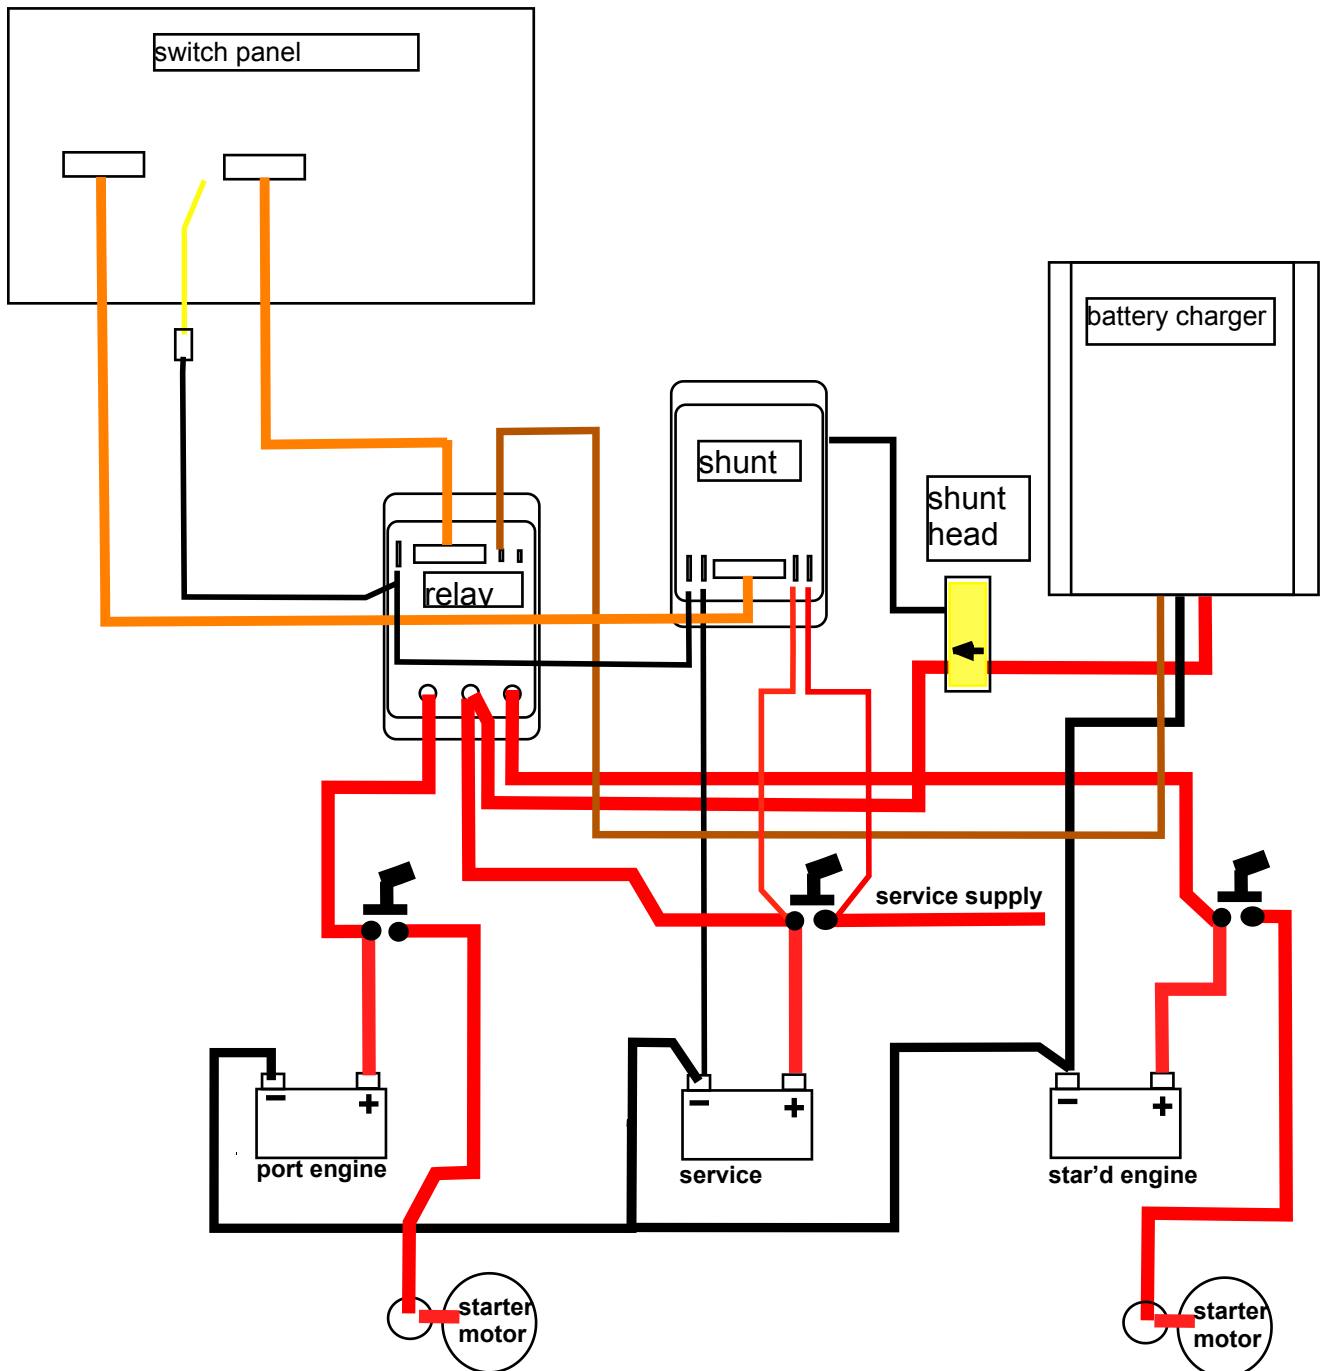

Replacement 328 / 365 charge relay system

Marine electronic control systems