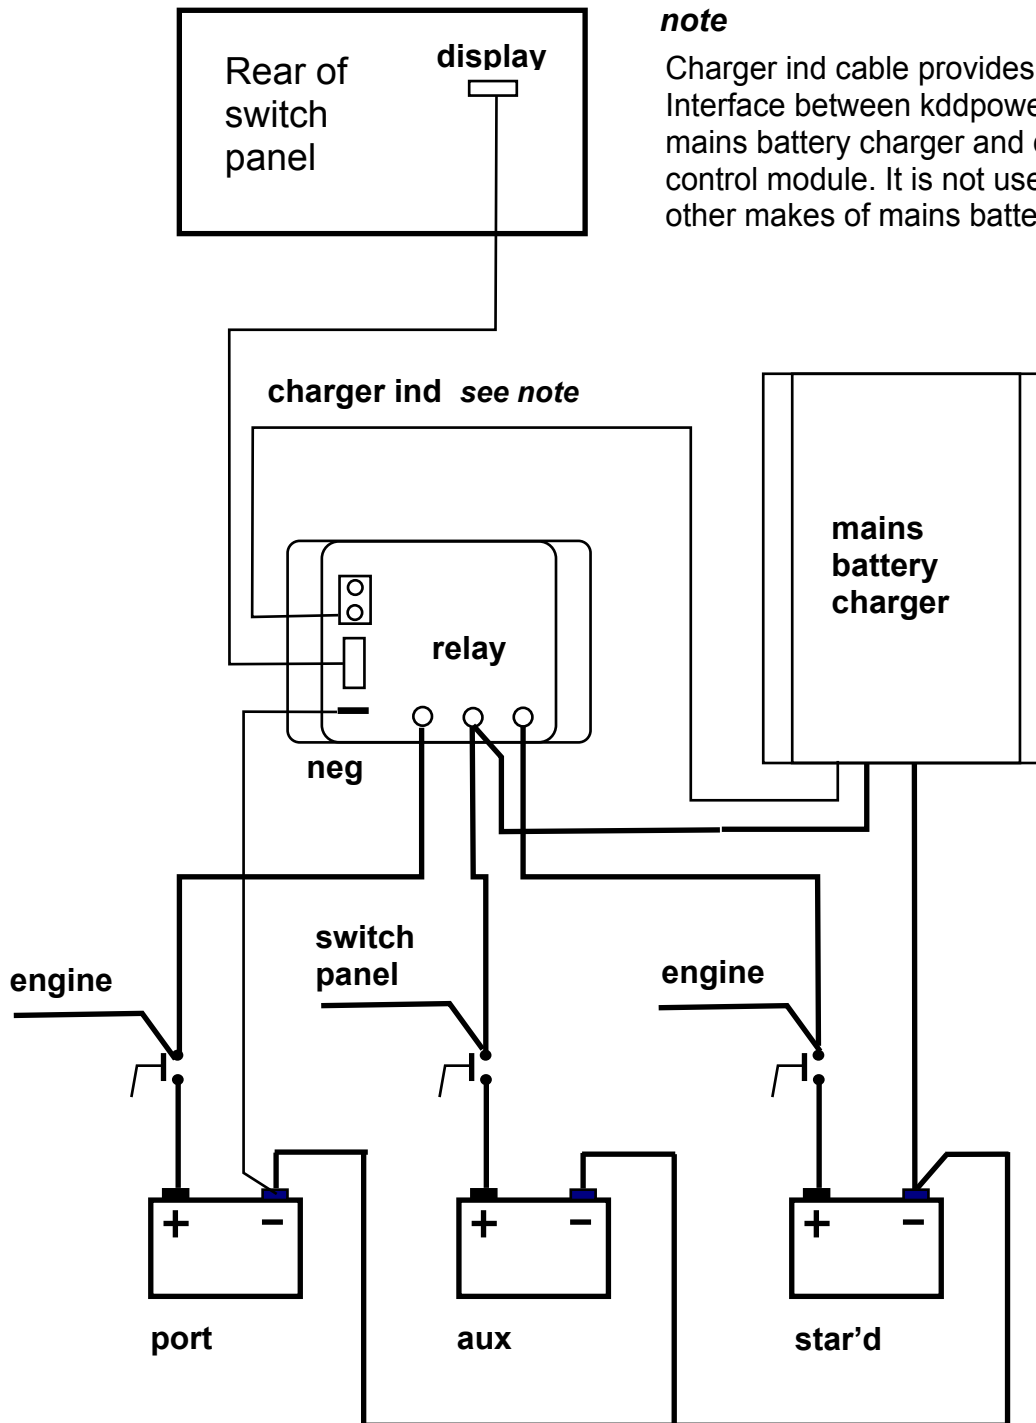

## Connection details for replacement Powercentre triple battery charging system

Fitted to Sealine 285 Ambassador / 30 Flybridge / 305 Statesman  
Also used on Sunseeker / Fairline / Sun Cruiser

### note

Charger ind cable provides a data Interface between kddpowercentre mains battery charger and display control module. It is not used with other makes of mains battery charger.