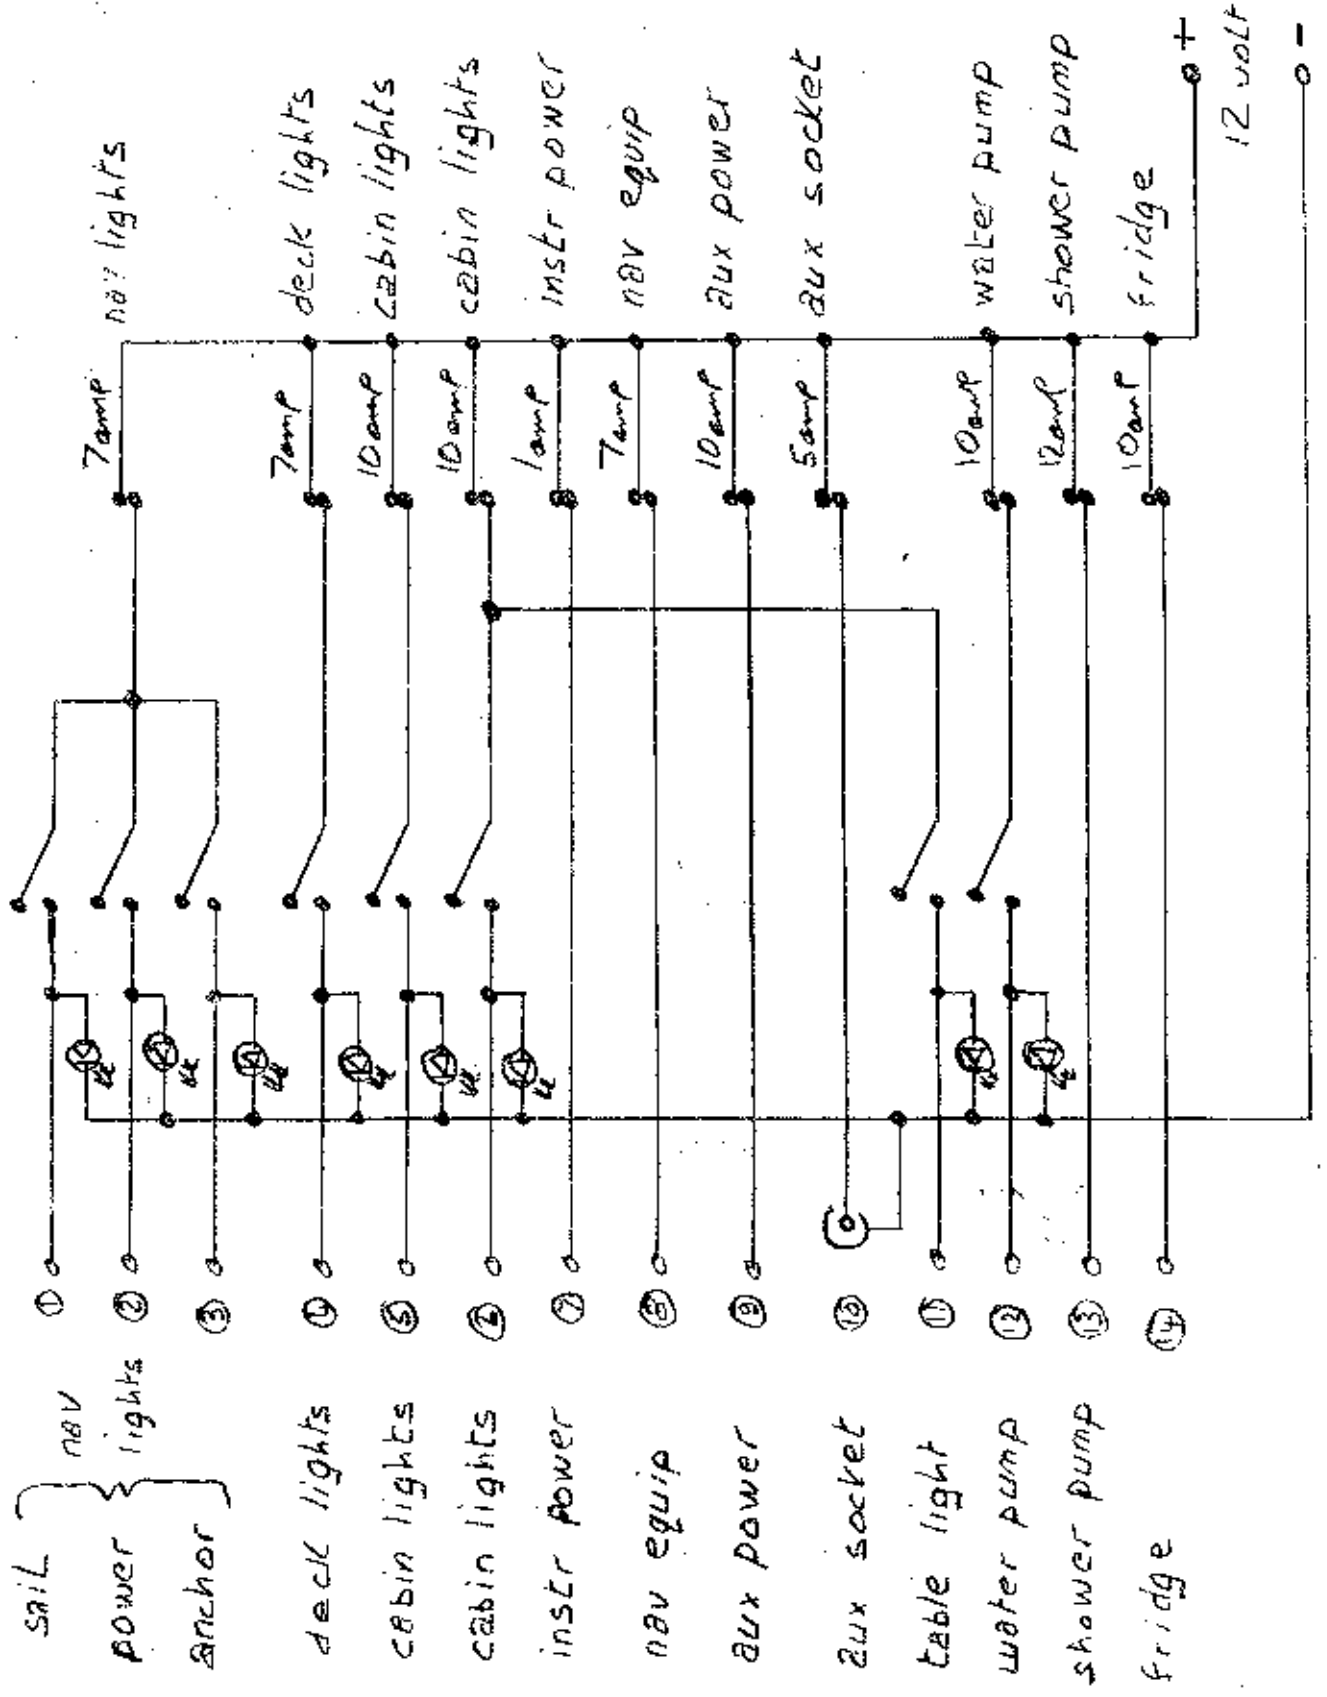

circuit breakers

Output Connections

Panel wiring layout
 For Westerly
~~SEAHAWK~~ SEAHAWK
 Kdd P/N° 640500002
 Westerly P/N° 5627
 10th Aug 84
 [Signature]

12 volt DC