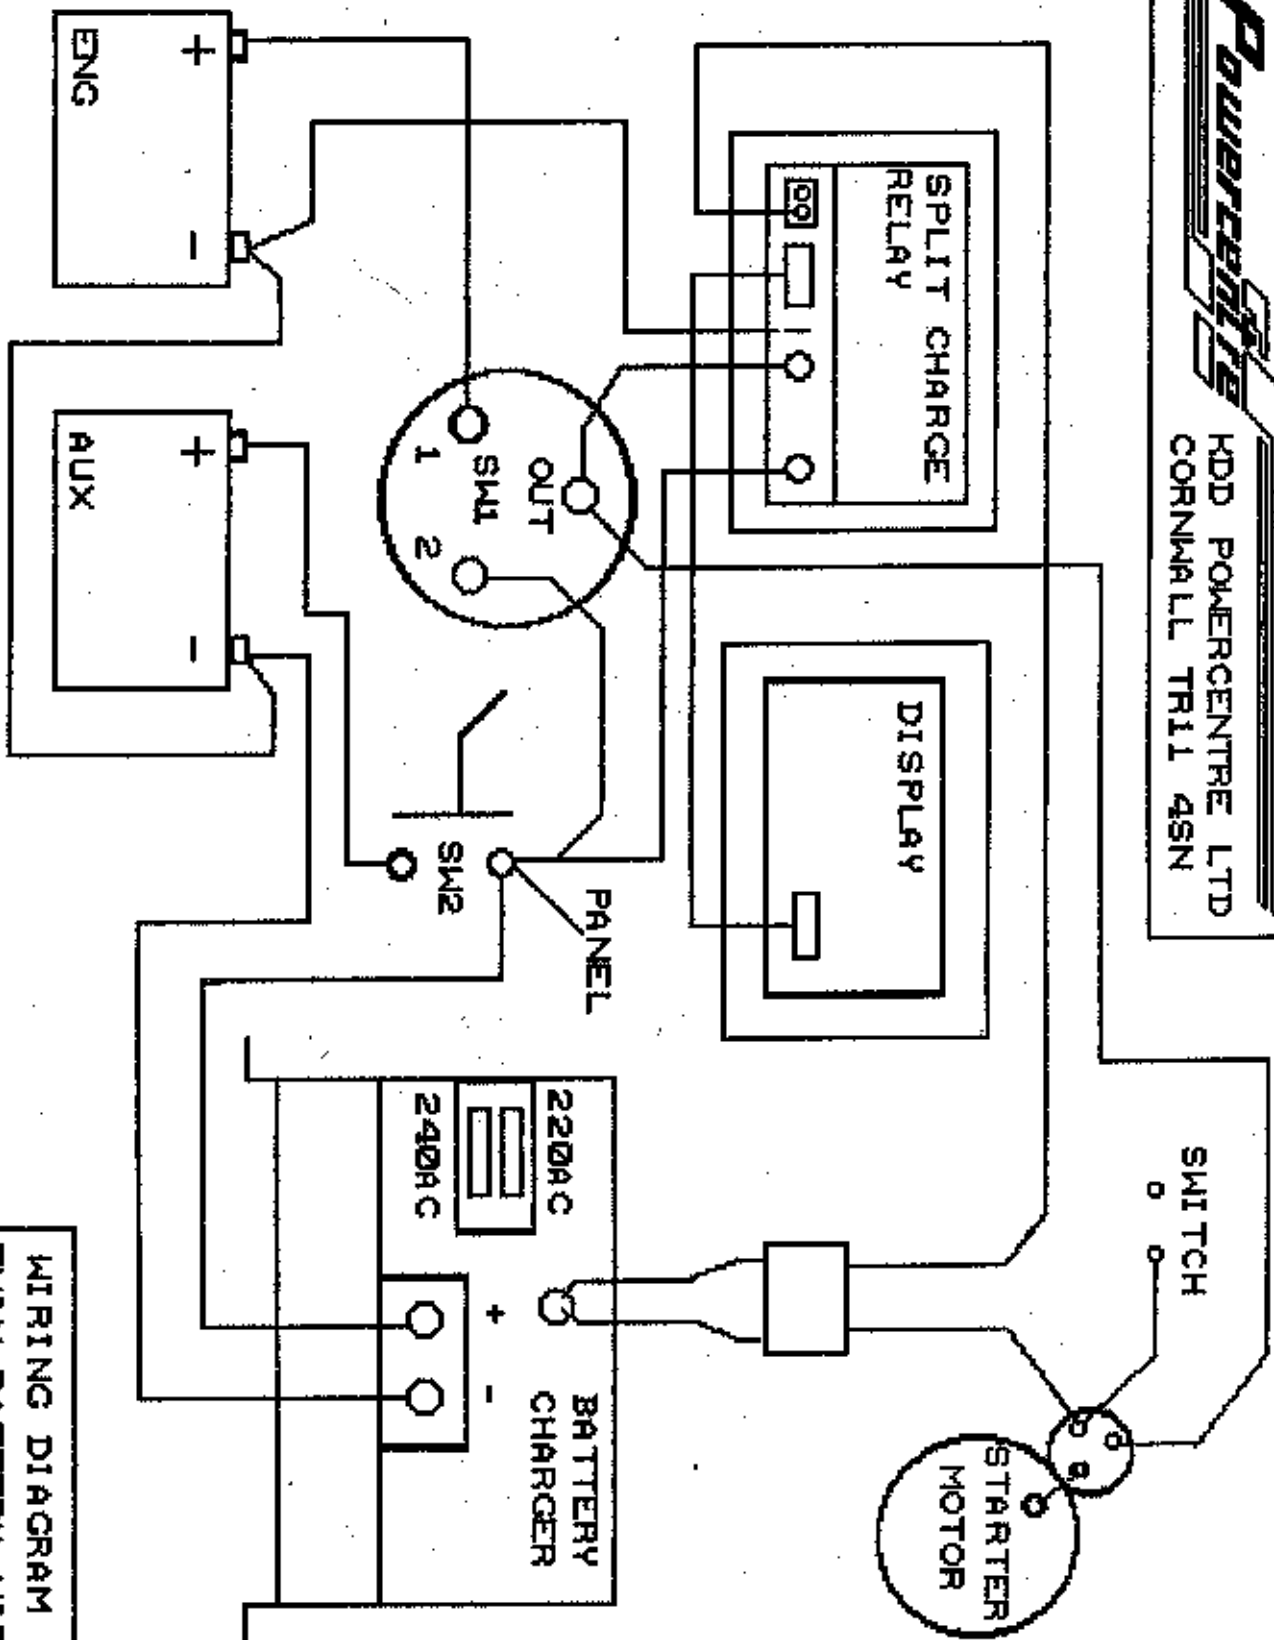

KDD POWERCENTRE LTD
CORNWALL TR11 4SN

NOTATION

SM1 = UETUS CHANGEOVER SWITCH

SM2 = HELLA ISOLATOR SWITCH

WIRING DIAGRAM
TWIN BATTERY WITH
UETOS TYPE SWITCH

PART NUMBER

WD 0507003 1 of 2