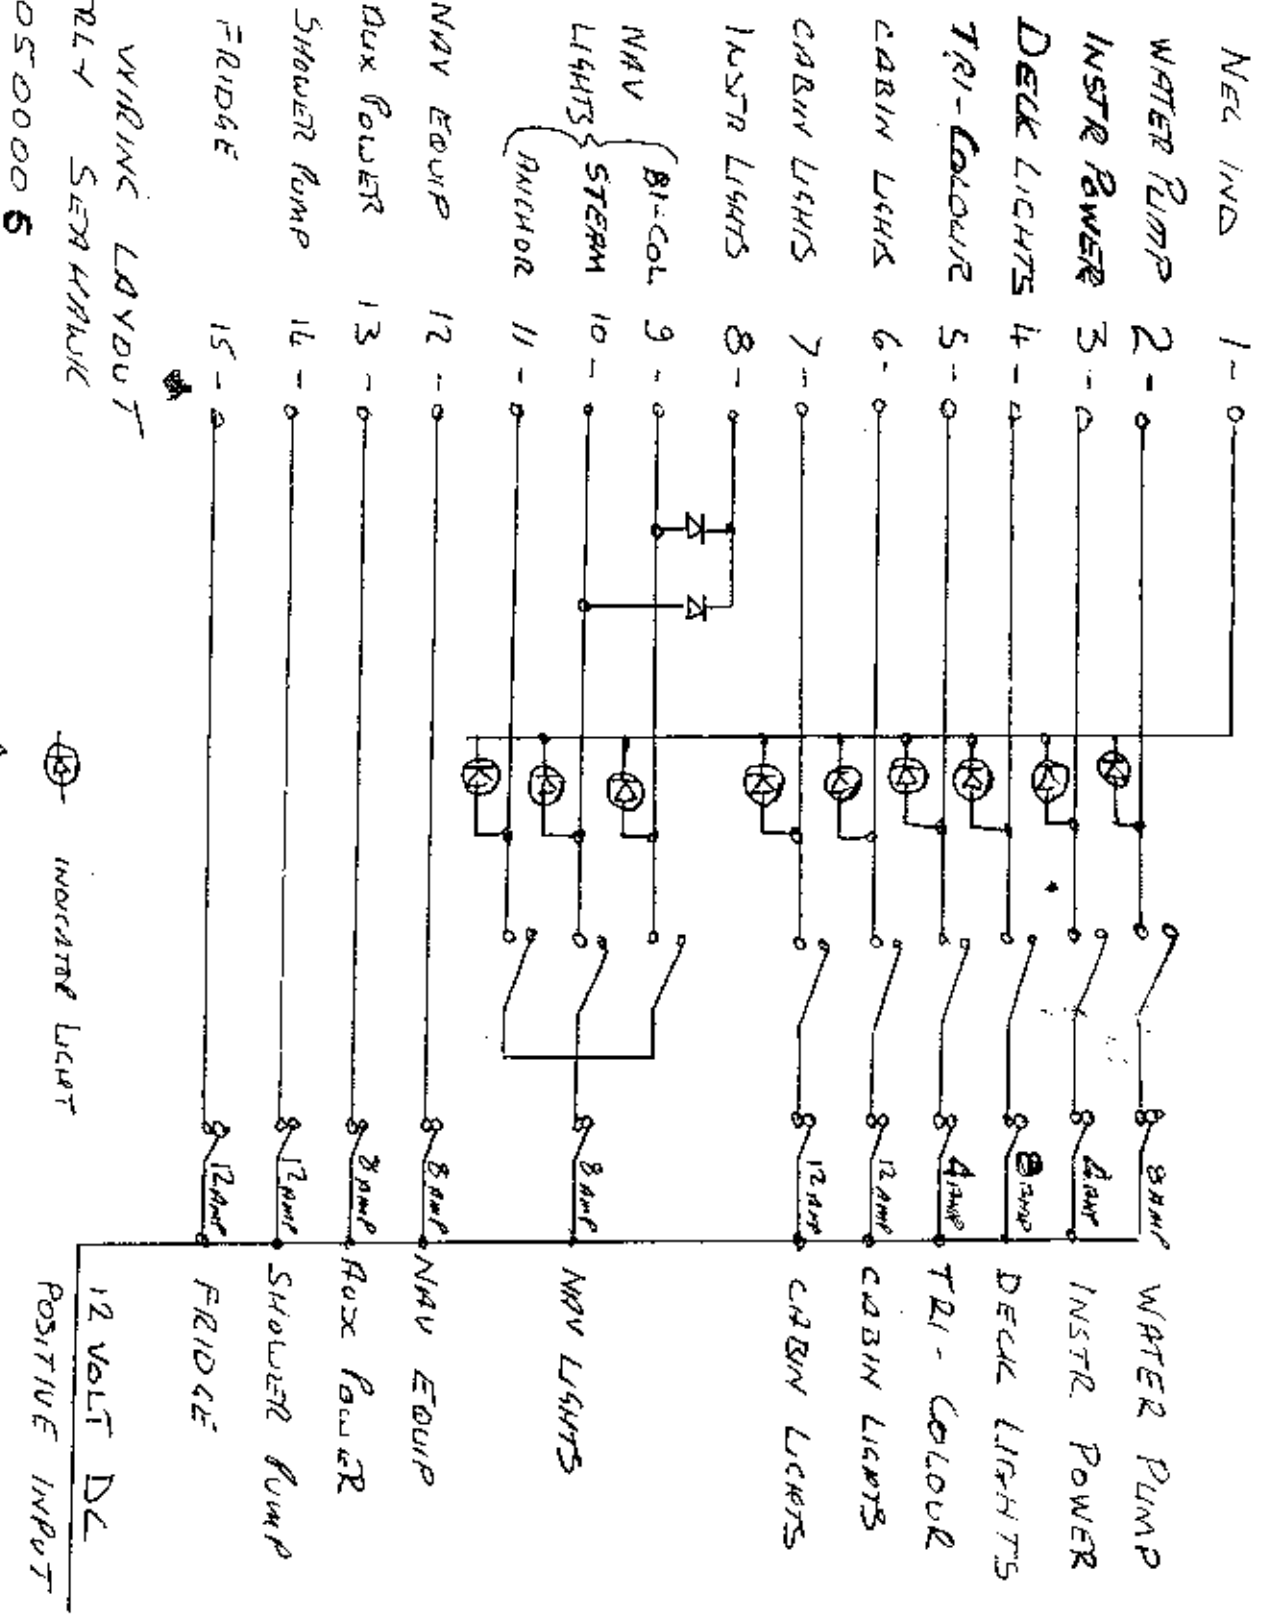

OUTPUT
PIN NO

SWITCHES

CIRCUIT BREAKERS

PANEL WIRING LAYOUT
WESTERLY SEAKRAK

PN^o CL05-00006

78-MARCH-87