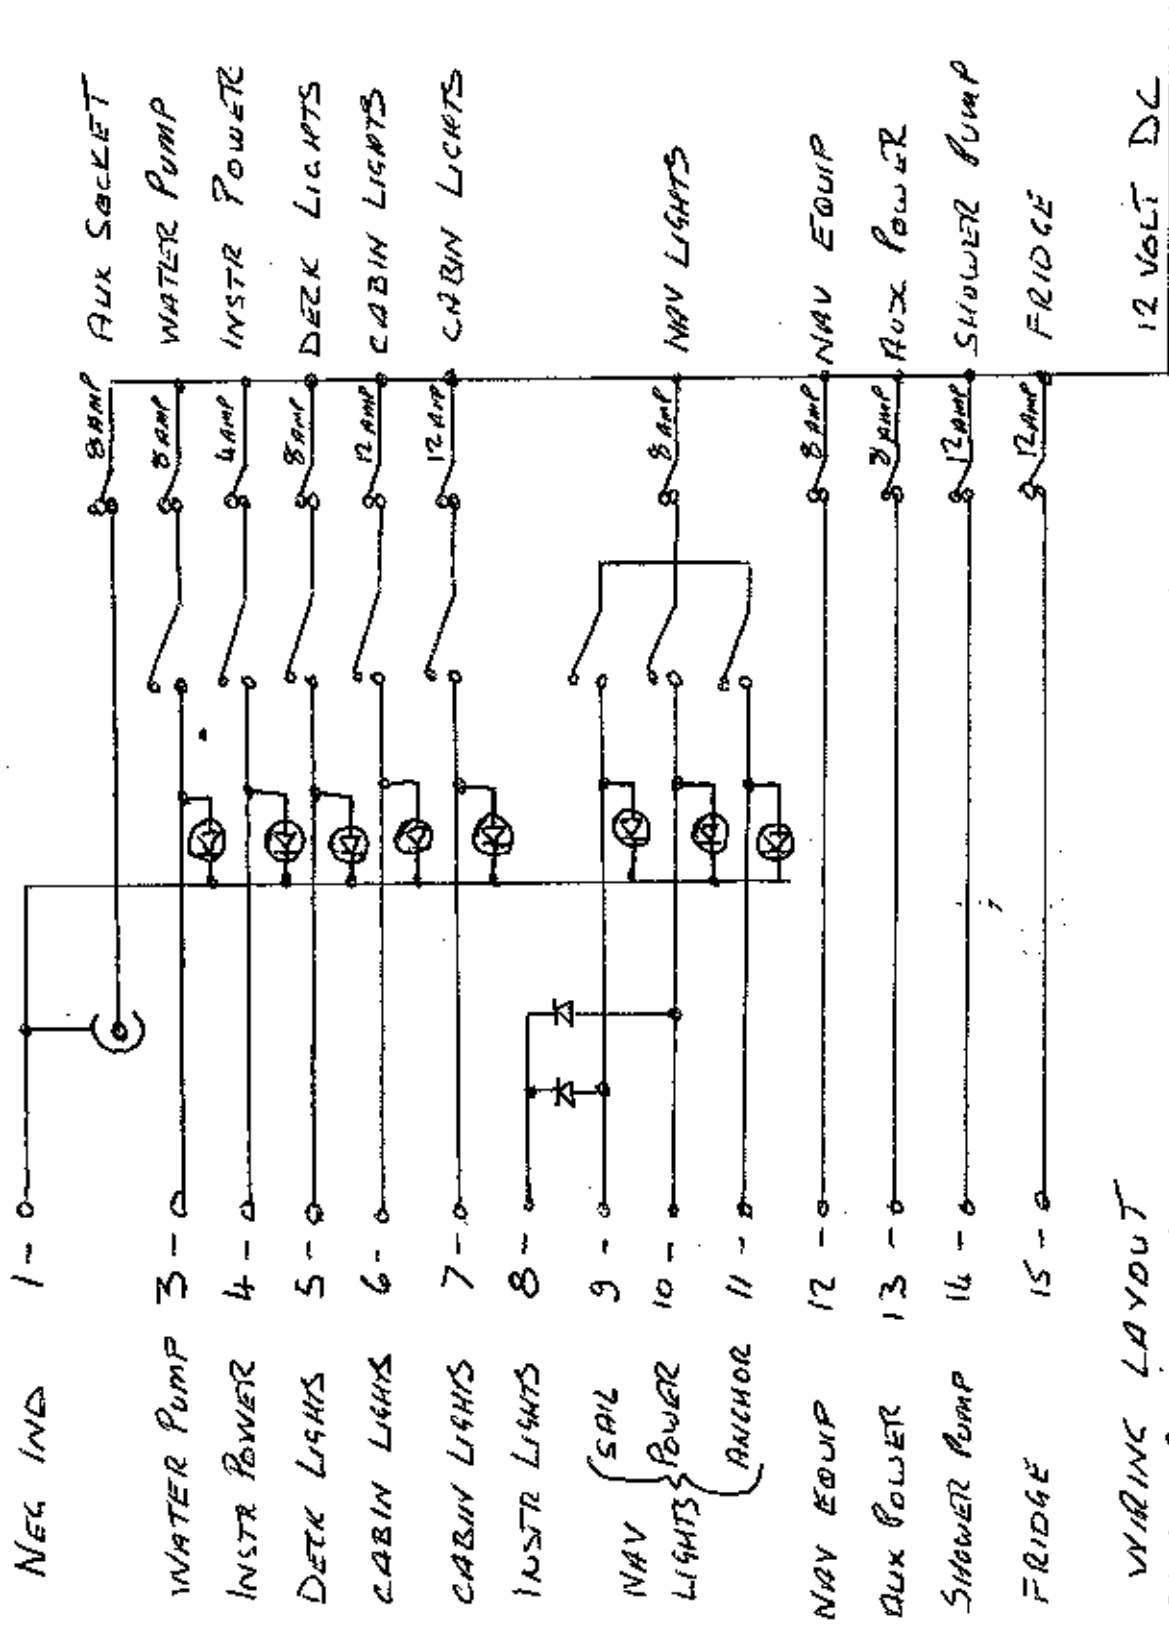

OUTPUT
PIN NO

SWITCHES
CIRCUIT BREAKERS

PANEL WIRING LAYOUT
WESTERLY SEAFARER
PT N° 64050003

INDICATOR LIGHT

SWITCH

CIRCUIT BREAKER