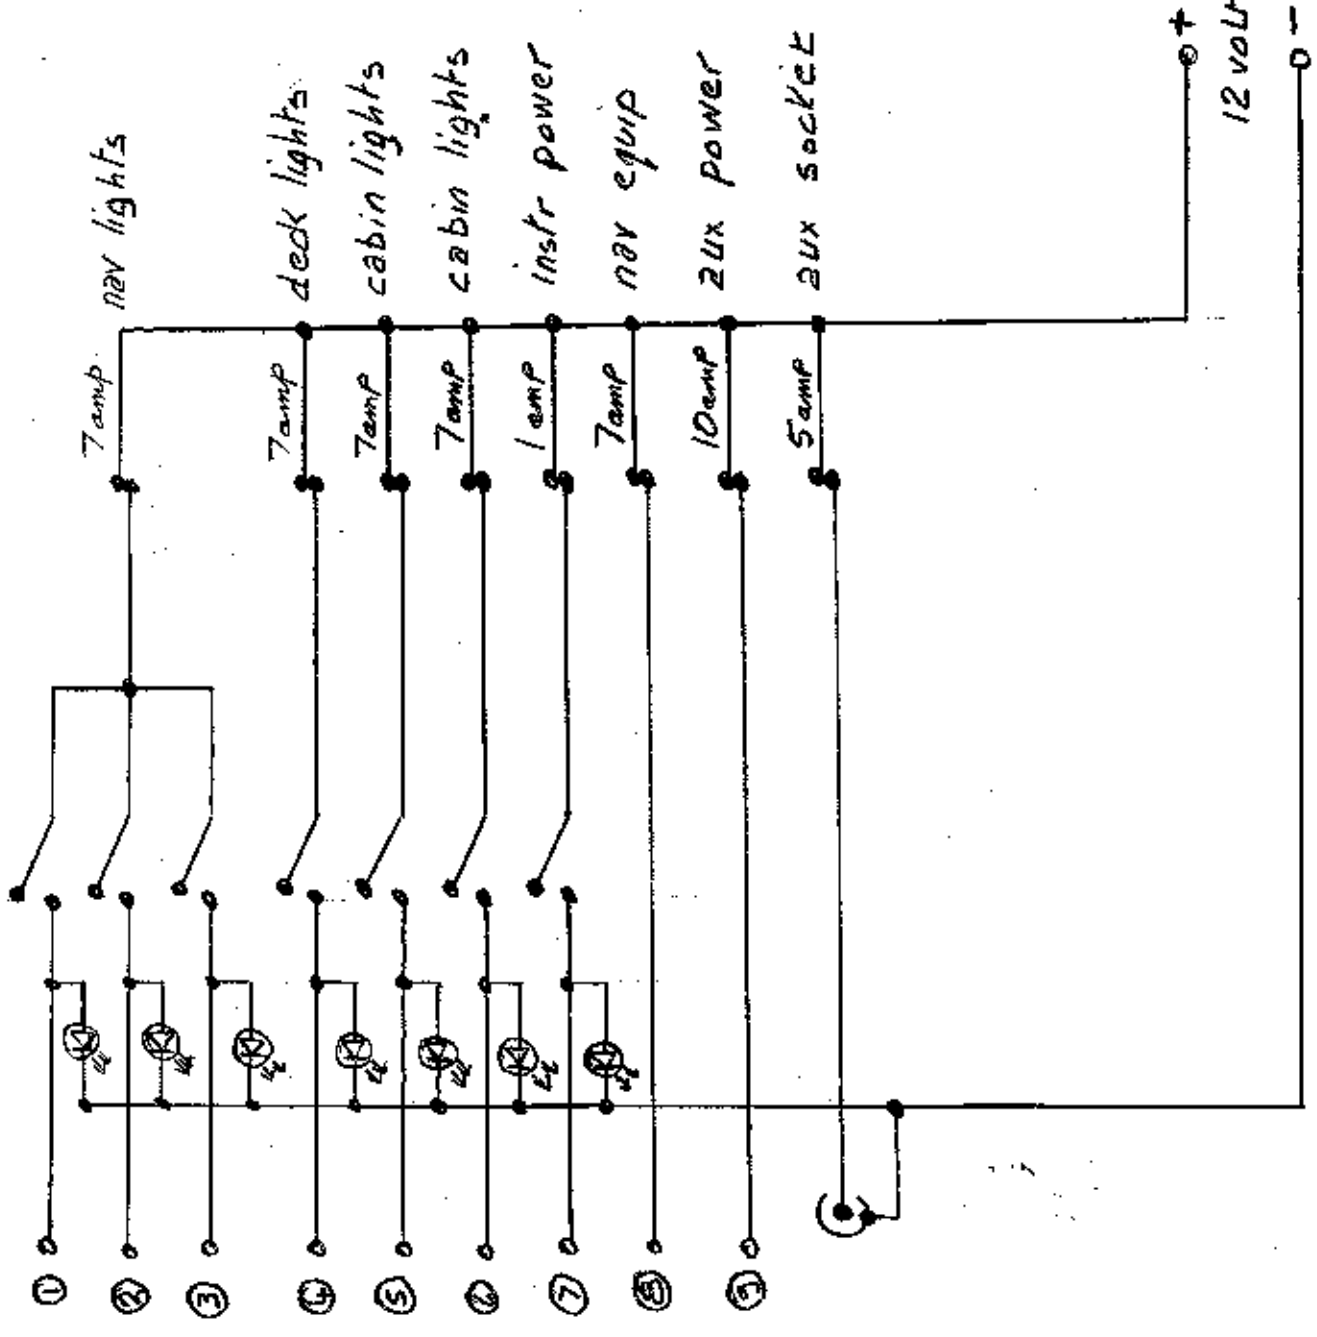

Output Connections

sail }  
 power } nav lights  
 anchor }  
 deck lights  
 cabin lights  
 cabin lights  
 instr power  
 nav equip  
 aux power  
 aux socket

Circuit breakers

Panel wiring layout for  
 Westerly Merlin  
 Kdd P/N° 640500001  
 westerly P/N° 562B  
 10th Aug 84  
